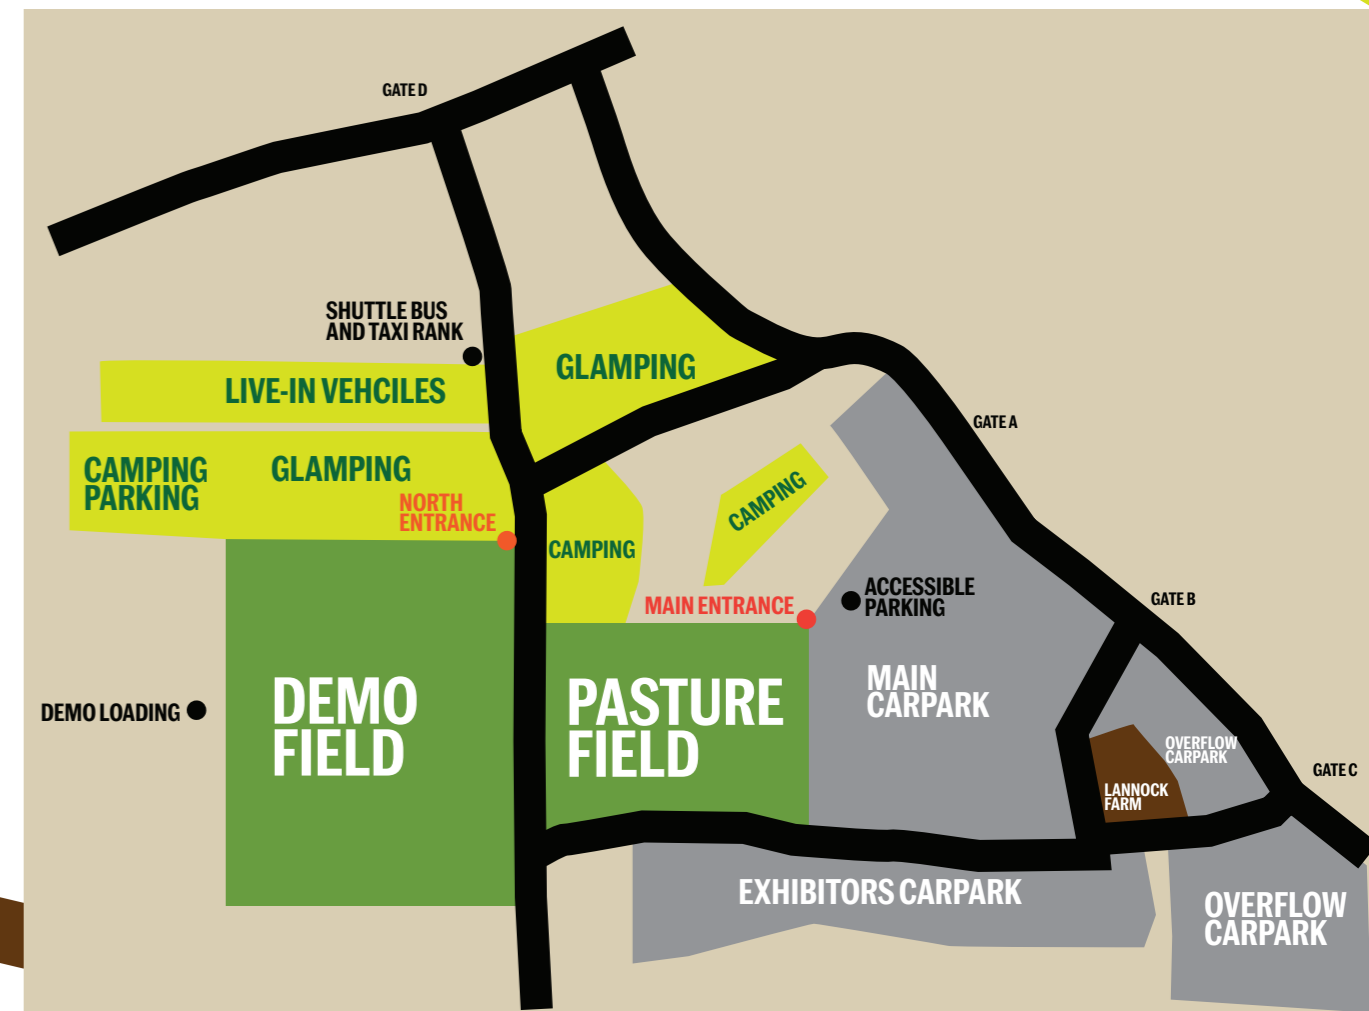

MAIN ENTRANCE

LEFT LUGGAGE

BOOKSHOP AND SHOP

BOOKWORM

EVENT MOBILITY STAND

ACCESSIBLE PARKING

YEO VALLEY

AGRO-FORESTRY TENT

BREAKOUT TENT

RAINFALL SIMULATOR

THE WORKSHOP

PASTURE FIELD

SPEAKERS CORNER

THE WORKSHOP

FARMING WITH NATURE STAGE WILDLIFE TRUSTS

TEAPOT

EXHIBITION MARQUE

FOOD COURT AND SEATING

EVENT OFFICE

SPEAKER GREEN ROOM

FIRST AID

EARTHWORM ARMS BIG TOP

EARTHWORM ARMS BAR

LANNOCK FARM →

↑ DEMO FIELD

A29 A28 A27

A14 A13 A12.5 A12

A11

A8 A6 A5

A4

A3

A2