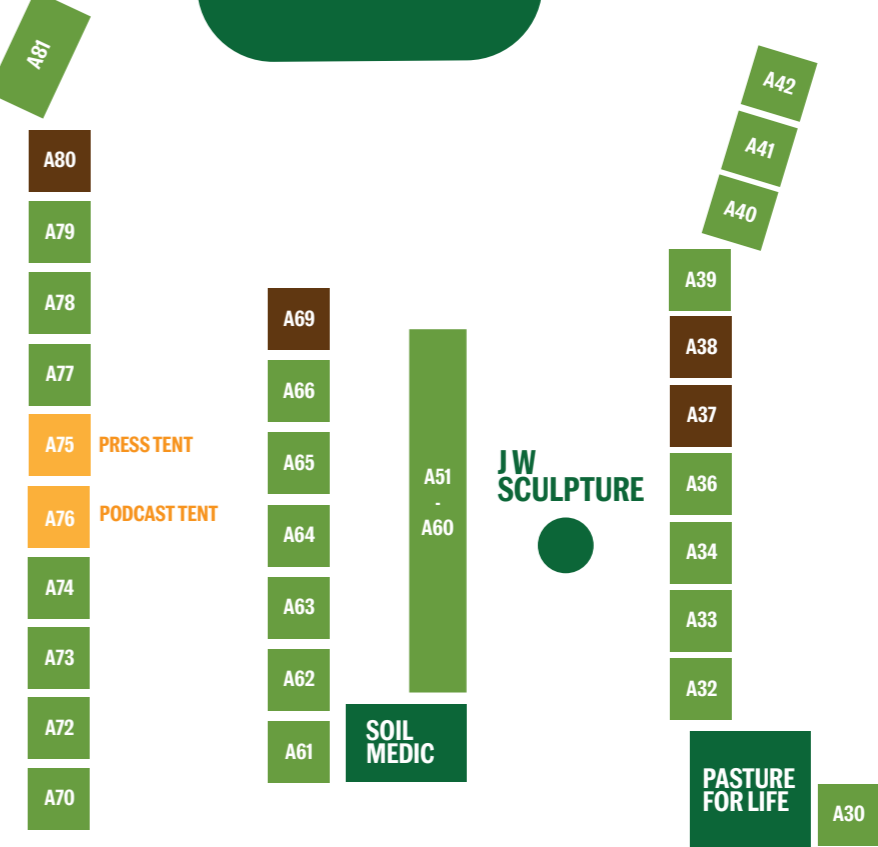

GLAMPING

SHUTTLE BUS AND TAXI RANK ↑

CAMPING

NORTH ENTRANCE ↙

BIG TOP

DN3 TREFFLER-MAN @MACHINE

DN2 WEAVING

DN1 GARFORD

PASTURE FIELD

RESONATING FIELDS (L35) ↓

CAMPING

MAIN CARPARK

SAUNA

GRASS TENT

THE SNUG

THE STUDY

MAIN ENTRANCE

LEFT LUGGAGE

BOOKSHOP AND SHOP

BOOKWORM

EVENT MOBILITY STAND

ACCESSIBLE PARKING

YEO VALLEY

AGRO-FORESTRY TENT

EXHIBITION MARQUE

FOOD COURT AND SEATING

EVENT OFFICE

SPEAKER GREEN ROOM

FIRST AID

EARTHWORM ARMS BIG TOP

EARTHWORM ARMS BAR

LANNOCK FARM →