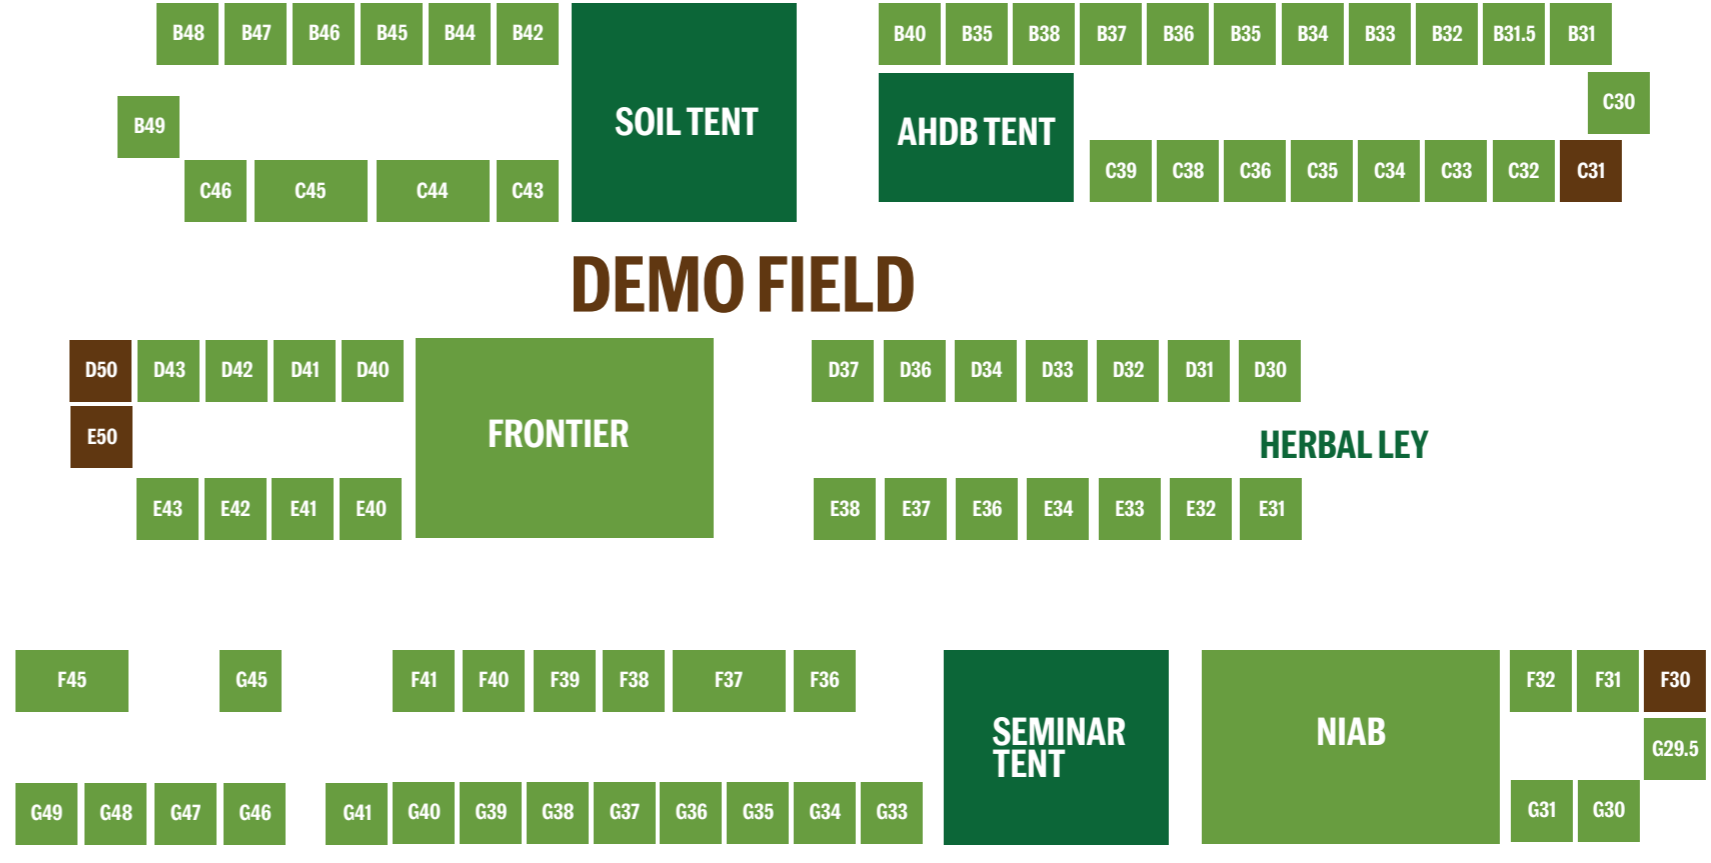

GLAMPING

SHUTTLE BUS AND TAXI RANK ↑

CAMPING

NORTH ENTRANCE ↙

BIG TOP

DN3 TREFFLER-MAN @MACHINE

DN2 WEAVING

DN1 GARFORD

PASTURE FIELD

RESONATING FIELDS (L35) ↓

CAMPING

MAIN CARPARK

SAUNA

GRASS TENT

THE SNUG

THE STUDY

MAIN ENTRANCE

LEFT LUGGAGE

BOOKSHOP AND SHOP

BOOKWORM

EVENT MOBILITY STAND

ACCESSIBLE PARKING

YEO VALLEY

AGRO-FORESTRY TENT

EXHIBITION MARQUE

FOOD COURT AND SEATING

EVENT OFFICE

SPEAKER GREEN ROOM

FIRST AID

EARTHWORM ARMS BIG TOP

EARTHWORM ARMS BAR

LANNOCK FARM →